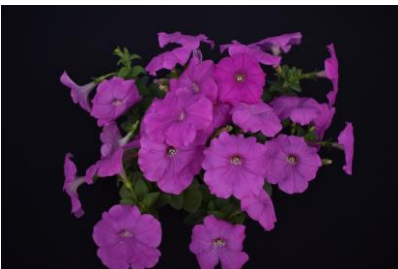

ABUNDANCE series

Petunia F1 multiflora Petunia x hybrida

- A large flowered series, tolerant to wet conditions
- Early and uniform flowering window
- Mid compact habit with great basal branching
- Excellent in containers and garden beds

Colors available: 8

Lavender