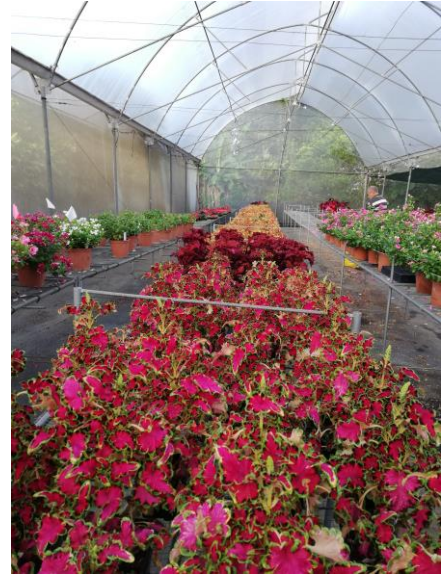

Flamenco series

Coleus OP Solenostemon scutellarioides

- Frilly edge leaves that are soft to touch
- Mid-compact habit, excellent branching with intense foliage colors
- Sun tolerance and very late flowering extending their landscape value

Colors available: 3

Available for Latin America, MENA, and South-East Asia regions only