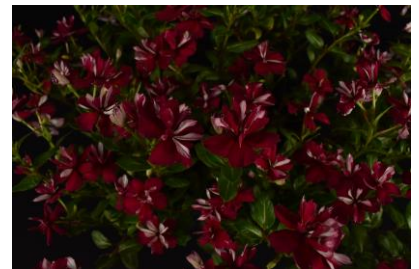

**Colors available:** 14 (petal and eye color combinations)  
Not available for North America

Red eye

Red with Black eye

Coral

Burgundy