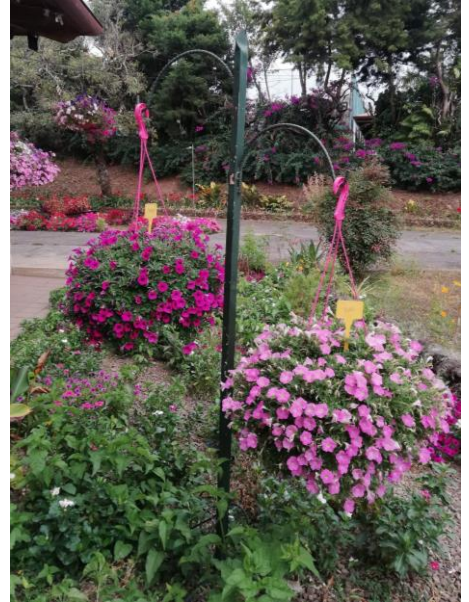

# PURA VIDA series

Petunia F1 milliflora spreading *Petunia x hybrida*

- A small flowered petunia with abundant number of flowers
- Petite foliage, excellent basal branching producing a mounded plant in baskets
- Great for landscape planting with strong spreading vigor
- Excellent performance under hot and rainy conditions
- Tolerant to Botrytis