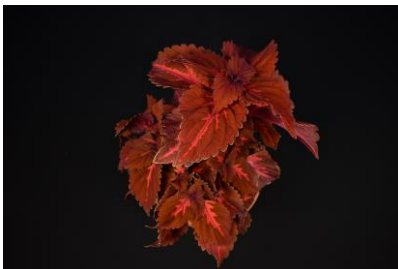

OTOÑO series

Coleus Solenostemon scutellarioides

- Great performance under both full sun and shady conditions
- Mid compact habit, excellent branching, and unique autumn-foliage colors
- Very late flowering extending their landscape value

Colors available: 7

Flame